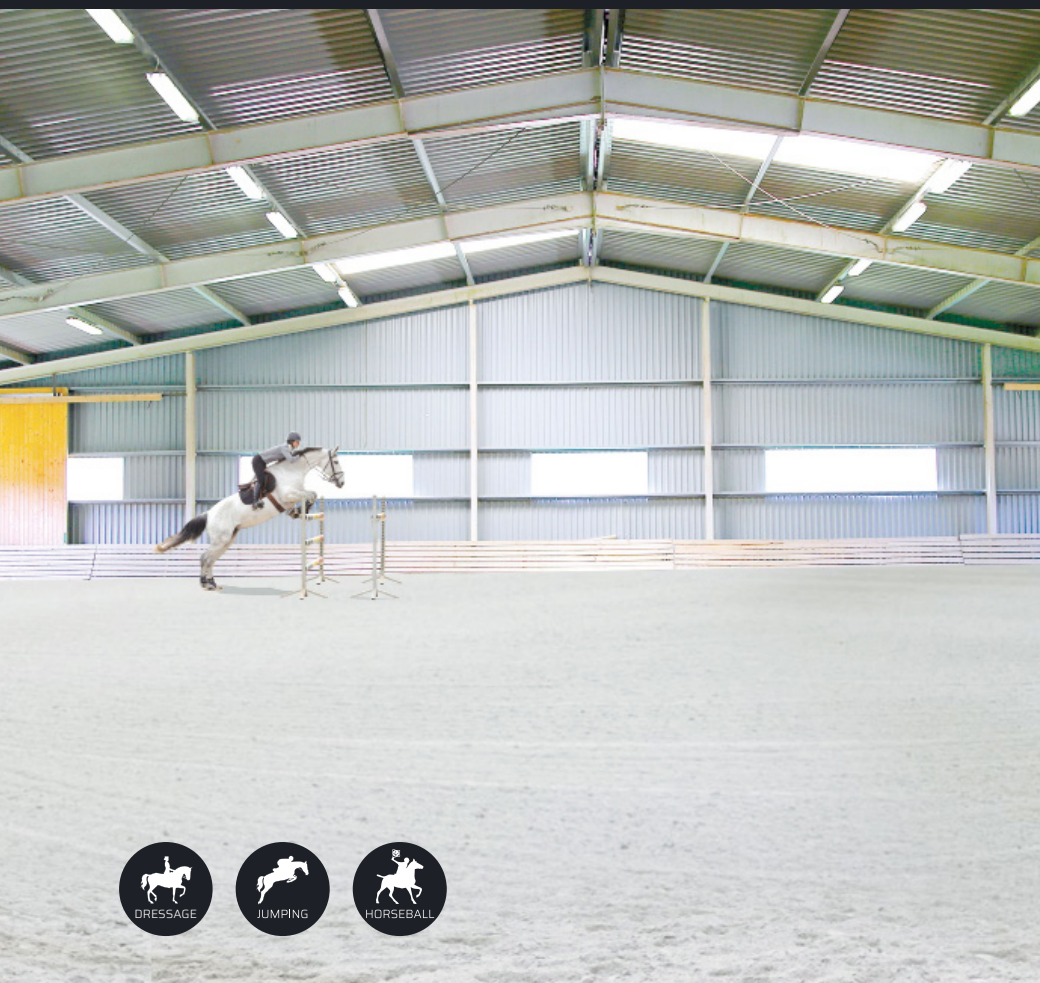

PROXI-ARENA-L

EQUESTRIAN ARENA LED LIGHTING

PROXIMAL
EQUINE LIGHTING EXPERT

Model PROXI-ARENA-L 150 W 22000 lm

KEY POINTS

- Average luminous flux from 14500 lm to 29000 lm
- Aesthetic design, easy to clean and wash
- Dimmable luminous flux option (training, competition modes)
- Daylight controlled lighting (option)

BENEFITS =

COMPLIANT
WITH EQUESTRIAN
FEDERATIONS
STANDARDS

+

EASY
TO INSTALL

+

IMPORTANT POWER
CONSUMPTION SAVINGS

PROXI-ARENA-L

LED-BELEUCHTUNG FÜR REITHALLEN

Model PROXI-ARENA-L 150 W - 22000 lm

OVERVIEW OF THE SERIES

Environment	
• Operating temperature	-40 °C to +50 °C
• Relative humidity	10% to 95%
Dimensions	
• PROXI-ARENA-L 100 W - 14500 lm	L : 600 mm x W : 236 mm x H: 85.6 mm
• PROXI-ARENA-L 150 W - 22000 lm	L : 900 mm x W : 236 mm x H: 85.6 mm
• PROXI-ARENA-L 200 W - 29000 lm	L : 1200 mm x W : 236 mm x H: 85.6 mm
Weight	
• Models: 100 W (4.8 kg) - 150 W (6.3 kg) - 200 W (8.1 kg)	
Housing / Finish	
• Luminaire body	Aluminium - Electrophoresis surface coating
• Other parts	304 stainless steel, galvanization coating, Aluminium end caps, electrophoresis surface coating
• Light source envelope	Polycarbonate
Electrical specifications / Connection	
• Power consumption	100 W to 200 W according to the models
• Power supply	230 VAC
• Power supply device	Integrated into the luminaire
Installation	
• Fastening to the supporting structure	Surface mounted or suspended

Dimensions: model PROXI-ARENA-L

Easy to clean and wash

MODEL: PROXI-ARENA-L 150 W 120°

Optical specifications				
• Correlated Colour Temperature	4000 K (others upon project specifications)			
• Luminous efficacy	145 lm/W			
• Luminous flux	22000 lm			
• General Colour Rendering Index (Ra)	>85			
• Expected lifetime (70% efficacy point)	50 000 hours			
• Illuminance	Distance	4 m	6 m	8 m
	Measured value	480 lx	250 lx	160 lx
Product warranty				
• Warranty	5 years			