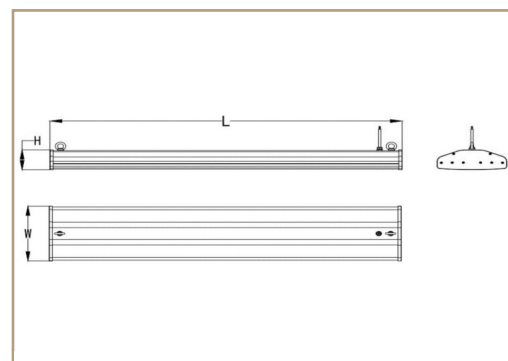

Model PROXI-ARENA-L 150 W - 22000 lm

OVERVIEW OF THE SERIES

Environment	
• Operating temperature	-40 °C to +50 °C
• Relative humidity	10% to 95%
Dimensions	
• PROXI-ARENA-L 100 W - 14500 lm	L : 600 mm x W : 236 mm x H: 85.6 mm
• PROXI-ARENA-L 150 W - 22000 lm	L : 900 mm x W : 236 mm x H: 85.6 mm
• PROXI-ARENA-L 200 W - 29000 lm	L : 1200 mm x W : 236 mm x H: 85.6 mm
Weight	
• Models: 100 W (4.8 kg) - 150 W (6.3 kg) - 200 W (8.1 kg)	
Housing / Finish	
• Luminaire body	Aluminium - Electrophoresis surface coating
• Other parts	304 stainless steel, galvanization coating, Aluminium end caps, electrophoresis surface coating
• Light source envelope	Polycarbonate
Electrical specifications / Connection	
• Power consumption	100 W to 200 W according to the models
• Power supply	230 VAC
• Power supply device	Integrated into the luminaire
Installation	
• Fastening to the supporting structure	Surface mounted or suspended