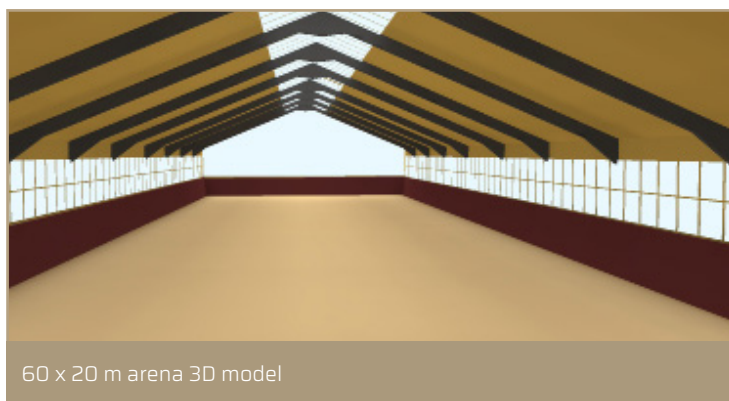

PROXI-ARENA-L

EQUESTRIAN ARENA LED LIGHTING

PROXIMAL
EQUINE LIGHTING EXPERT

Model PROXI-ARENA-L 150 W 22000 lm

KEY POINTS

- Average luminous flux from 14500 lm to 29000 lm
- Aesthetic design, easy to clean and wash
- Dimmable luminous flux option (training, competition modes)
- Daylight controlled lighting (option)

BENEFITS =

COMPLIANT
WITH EQUESTRIAN
FEDERATIONS
STANDARDS

+

EASY
TO INSTALL

+

IMPORTANT POWER
CONSUMPTION SAVINGS