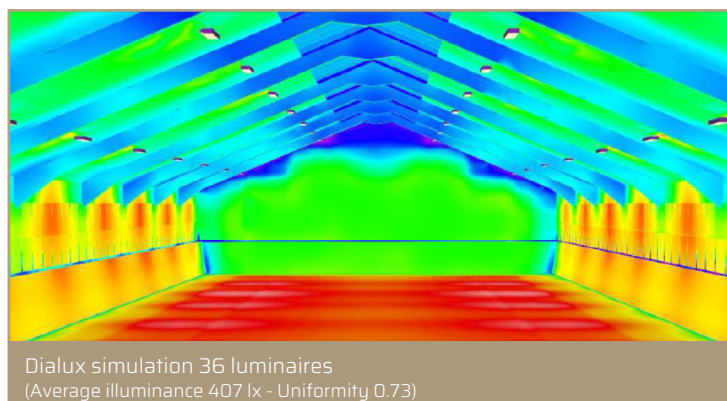

PROXI-ARENA-L

EQUESTRIAN ARENA LED LIGHTING

PROXIMAL
EQUINE LIGHTING EXPERT

Model PROXI-ARENA-L 150 W 22000 lm

KEY POINTS

- Average luminous flux from 14500 lm to 29000 lm
- Aesthetic design, easy to clean and wash
- Dimmable luminous flux option (training, competition modes)
- Daylight controlled lighting (option)

BENEFITS =

COMPLIANT
WITH EQUESTRIAN
FEDERATIONS
STANDARDS

+

EASY
TO INSTALL

+

IMPORTANT POWER
CONSUMPTION SAVINGS