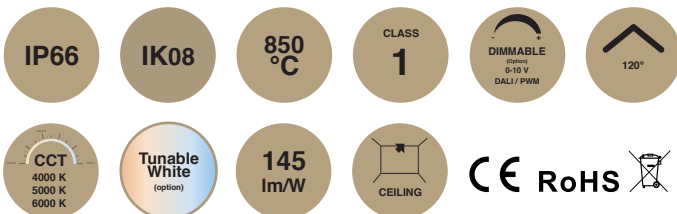

PROXI-ARENA-L

EQUESTRIAN ARENA LED LIGHTING

PROXIMAL
EQUINE LIGHTING EXPERT

Model PROXI-ARENA-L 150 W 22000 lm

KEY POINTS

- Average luminous flux from 14500 lm to 29000 lm
- Aesthetic design, easy to clean and wash
- Dimmable luminous flux option (training, competition modes)
- Daylight controlled lighting (option)

Model PROXI-ARENA-L 150 W - 22000 lm

OVERVIEW OF THE SERIES

Environment	
• Operating temperature	-40 °C to +50 °C
• Relative humidity	10% to 95%
Dimensions	
• PROXI-ARENA-L 100 W - 14500 lm	L : 600 mm x W : 236 mm x H: 85.6 mm
• PROXI-ARENA-L 150 W - 22000 lm	L : 900 mm x W : 236 mm x H: 85.6 mm
• PROXI-ARENA-L 200 W - 29000 lm	L : 1200 mm x W : 236 mm x H: 85.6 mm
Weight	
• Models: 100 W (4.8 kg) - 150 W (6.3 kg) - 200 W (8.1 kg)	
Housing / Finish	
• Luminaire body	Aluminium - Electrophoresis surface coating
• Other parts	304 stainless steel, galvanization coating, Aluminium end caps, electrophoresis surface coating
• Light source envelope	Polycarbonate
Electrical specifications / Connection	
• Power consumption	100 W to 200 W according to the models
• Power supply	230 VAC
• Power supply device	Integrated into the luminaire
Installation	
• Fastening to the supporting structure	Surface mounted or suspended

Dimensions: model PROXI-ARENA-L

Easy to clean and wash

MODEL: PROXI-ARENA-L 150 W 120°

Optical specifications				
• Correlated Colour Temperature	4000 K (others upon project specifications)			
• Luminous efficacy	145 lm/W			
• Luminous flux	22000 lm			
• General Colour Rendering Index (Ra)	>85			
• Expected lifetime (70% efficacy point)	50 000 hours			
• Illuminance	Distance	4 m	6 m	8 m
	Measured value	480 lx	250 lx	160 lx
Product warranty				
• Warranty	5 years			