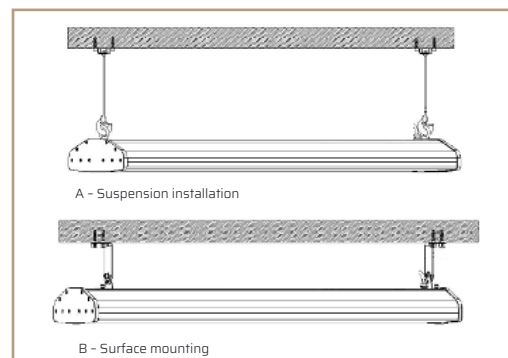

Mounting options

REF. D5-PROXI-ARENA-L-EN B