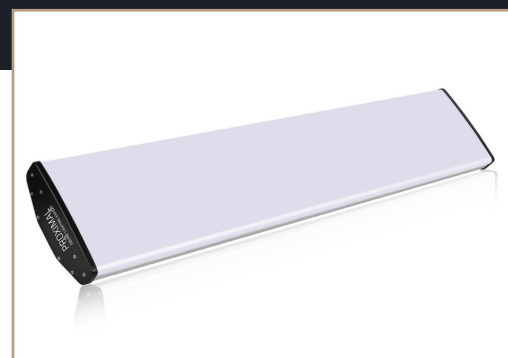

PROXI-ARENA-L

EQUESTRIAN ARENA LED LIGHTING

PROXIMAL
EQUINE LIGHTING EXPERT

Model PROXI-ARENA-L 150 W 22000 lm

KEY POINTS

- Average luminous flux from 14500 lm to 29000 lm
- Aesthetic design, easy to clean and wash
- Dimmable luminous flux option (training, competition modes)
- Daylight controlled lighting (option)

Model PROXI-ARENA-L 150 W - 22000 lm

OVERVIEW OF THE SERIES

Environment	
• Operating temperature	-40 °C to +50 °C
• Relative humidity	10% to 95%
Dimensions	
• PROXI-ARENA-L 100 W - 14500 lm	L : 600 mm x W : 236 mm x H: 85.6 mm
• PROXI-ARENA-L 150 W - 22000 lm	L : 900 mm x W : 236 mm x H: 85.6 mm
• PROXI-ARENA-L 200 W - 29000 lm	L : 1200 mm x W : 236 mm x H: 85.6 mm
Weight	
• Models: 100 W (4.8 kg) - 150 W (6.3 kg) - 200 W (8.1 kg)	
Housing / Finish	
• Luminaire body	Aluminium - Electrophoresis surface coating
• Other parts	304 stainless steel, galvanization coating, Aluminium end caps, electrophoresis surface coating
• Light source envelope	Polycarbonate
Electrical specifications / Connection	
• Power consumption	100 W to 200 W according to the models
• Power supply	230 VAC
• Power supply device	Integrated into the luminaire
Installation	
• Fastening to the supporting structure	Surface mounted or suspended

Dimensions: model PROXI-ARENA-L

Easy to clean and wash

MODEL: PROXI-ARENA-L 150 W 120°

Optical specifications				
• Correlated Colour Temperature	4000 K (others upon project specifications)			
• Luminous efficacy	145 lm/W			
• Luminous flux	22000 lm			
• General Colour Rendering Index (Ra)	>85			
• Expected lifetime (70% efficacy point)	50 000 hours			
• Illuminance	Distance	4 m	6 m	8 m
	Measured value	480 lx	250 lx	160 lx
Product warranty				
• Warranty	5 years			