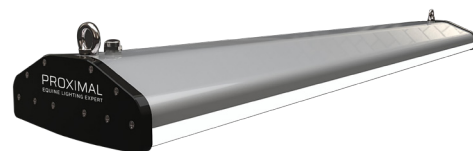

PROXI-ARENA-L

EQUESTRIAN ARENA LED LIGHTING

PROXIMAL
EQUINE LIGHTING EXPERT

Model PROXI-ARENA-L 150 W 22000 lm

KEY POINTS

- Average luminous flux from 14500 lm to 29000 lm
- Aesthetic design, easy to clean and wash
- Dimmable luminous flux option (training, competition modes)
- Daylight controlled lighting (option)

BENEFITS =

COMPLIANT
WITH EQUESTRIAN
FEDERATIONS
STANDARDS

+

EASY
TO INSTALL

+

IMPORTANT POWER
CONSUMPTION SAVINGS

PROXI-ARENA-L

LED-BELEUCHTUNG FÜR REITHALLEN

Model PROXI-ARENA-L 150 W - 22000 lm

OVERVIEW OF THE SERIES

Environment	
• Operating temperature	-40 °C to +50 °C
• Relative humidity	10% to 95%
Dimensions	
• PROXI-ARENA-L 100 W - 14500 lm	L : 600 mm x W : 236 mm x H: 85.6 mm
• PROXI-ARENA-L 150 W - 22000 lm	L : 900 mm x W : 236 mm x H: 85.6 mm
• PROXI-ARENA-L 200 W - 29000 lm	L : 1200 mm x W : 236 mm x H: 85.6 mm
Weight	
• Models: 100 W (4.8 kg) - 150 W (6.3 kg) - 200 W (8.1 kg)	
Housing / Finish	
• Luminaire body	Aluminium - Electrophoresis surface coating
• Other parts	304 stainless steel, galvanization coating, Aluminium end caps, electrophoresis surface coating
• Light source envelope	Polycarbonate
Electrical specifications / Connection	
• Power consumption	100 W to 200 W according to the models
• Power supply	230 VAC
• Power supply device	Integrated into the luminaire
Installation	
• Fastening to the supporting structure	Surface mounted or suspended

Dimensions: model PROXI-ARENA-L

Easy to clean and wash

MODEL: PROXI-ARENA-L 150 W 120°

Optical specifications				
• Correlated Colour Temperature	4000 K (others upon project specifications)			
• Luminous efficacy	145 lm/W			
• Luminous flux	22000 lm			
• General Colour Rendering Index (Ra)	>85			
• Expected lifetime (70% efficacy point)	50 000 hours			
• Illuminance	Distance	4 m	6 m	8 m
	Measured value	480 lx	250 lx	160 lx
Product warranty				
• Warranty	5 years			