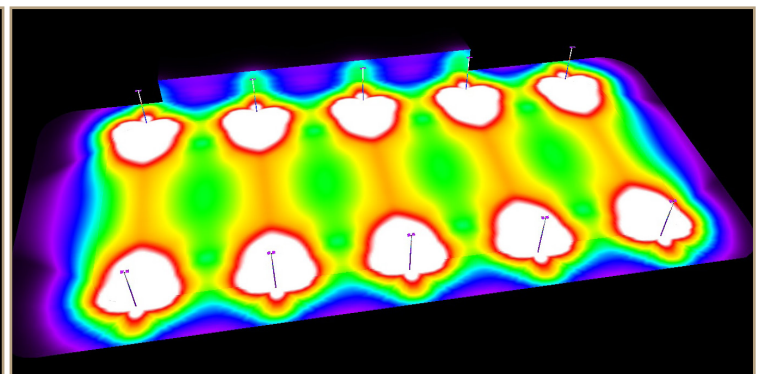

PROXI-OUTDOOR-ARENA-P

EQUESTRIAN OUTDOOR ARENA LED LIGHTING

PROXIMAL
EQUINE LIGHTING EXPERT

Model PROXI-OUTDOOR-ARENA-P 600 W 84000 lm

KEY POINTS

- Average **luminous flux** from 50400 lm to 134400 lm
- **No glare effect** for the rider/horse couple
- **Deep and lateral lighting field:** better perception of obstacles and reduction of drop shadows
- Daylight and presence **controlled lighting** (option)

BENEFITS = **COMPLIANT WITH EQUESTRIAN FEDERATIONS STANDARDS** + **EASY TO INSTALL** + **IMPORTANT POWER CONSUMPTION SAVINGS**

110 m x 50 m outdoor arena model

Dialux simulation 20 luminaires (Average illuminance 232 lx - Uniformity 0.62)

PROXI-OUTDOOR-ARENA-P

EQUESTRIAN OUTDOOR ARENA LED LIGHTING

Individually orientable modules (+/- 25°)
Eases the adjustment of the area to be illuminated

OVERVIEW OF THE SERIES

Environment	
• Operating temperature	-20 °C to +50 °C
• Relative humidity	Up to 95%
Dimensions	
• PROXI-OUTDOOR-ARENA-P 360 W 50400 lm	L : 575 mm x W : 318 mm x H : 183 mm
• PROXI-OUTDOOR-ARENA-P 480 W 67200 lm	L : 575 mm x W : 426 mm x H : 183 mm
• PROXI-OUTDOOR-ARENA-P 600 W 84000 lm	L : 575 mm x W : 534 mm x H : 183 mm
• PROXI-OUTDOOR-ARENA-P 720 W 100800 lm	L : 575 mm x W : 642 mm x H : 183 mm
• PROXI-OUTDOOR-ARENA-P 840 W 117600 lm	L : 575 mm x W : 750 mm x H : 183 mm
• PROXI-OUTDOOR-ARENA-P 960 W 134400 lm	L : 575 mm x W : 858 mm x H : 183 mm
Weight	
• Models: 360 W (9 kg) - 480 W (12.6 kg) - 600 W (15.5 kg) - 720 W (18.3 kg) - 840 W (20.3 kg) - 960 W (22.6 kg)	
Housing/Finish	
• Luminaire body	High purity aluminum
• Light source envelope	Tempered glass
• Other parts	Stainless steel
Electrical specifications/Connection	
• Power consumption	360 W to 960 W according to the models
• Power supply	230 VAC
• Power supply device	Integrated into the luminaire
Installation	
• Fastening to the supporting structure	Suspended