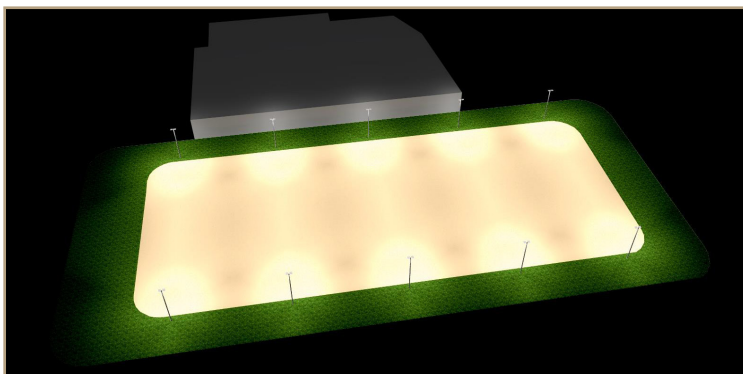

PROXI-OUTDOOR-ARENA-P

EQUESTRIAN OUTDOOR ARENA LED LIGHTING

PROXIMAL
EQUINE LIGHTING EXPERT

Model PROXI-OUTDOOR-ARENA-P 600 W 84000 lm

KEY POINTS

- Average **luminous flux** from 50400 lm to 134400 lm
- **No glare effect** for the rider/horse couple
- **Deep and lateral lighting field:** better perception of obstacles and reduction of drop shadows
- Daylight and presence **controlled lighting** (option)

BENEFITS = **COMPLIANT WITH EQUESTRIAN FEDERATIONS STANDARDS** + **EASY TO INSTALL** + **IMPORTANT POWER CONSUMPTION SAVINGS**

110 m x 50 m outdoor arena model

Dialux simulation 20 luminaires (Average illuminance 232 lx - Uniformity 0.62)

PROXI-OUTDOOR-ARENA-P

EQUESTRIAN OUTDOOR ARENA LED LIGHTING

Individually orientable modules (+/- 25°)
Eases the adjustment of the area to be illuminated

OVERVIEW OF THE SERIES

Environment	
• Operating temperature	-20 °C to +50 °C
• Relative humidity	Up to 95%
Dimensions	
• PROXI-OUTDOOR-ARENA-P 360 W 50400 lm	L : 575 mm x W : 318 mm x H : 183 mm
• PROXI-OUTDOOR-ARENA-P 480 W 67200 lm	L : 575 mm x W : 426 mm x H : 183 mm
• PROXI-OUTDOOR-ARENA-P 600 W 84000 lm	L : 575 mm x W : 534 mm x H : 183 mm
• PROXI-OUTDOOR-ARENA-P 720 W 100800 lm	L : 575 mm x W : 642 mm x H : 183 mm
• PROXI-OUTDOOR-ARENA-P 840 W 117600 lm	L : 575 mm x W : 750 mm x H : 183 mm
• PROXI-OUTDOOR-ARENA-P 960 W 134400 lm	L : 575 mm x W : 858 mm x H : 183 mm
Weight	
• Models: 360 W (9 kg) - 480 W (12.6 kg) - 600 W (15.5 kg) - 720 W (18.3 kg) - 840 W (20.3 kg) - 960 W (22.6 kg)	
Housing/Finish	
• Luminaire body	High purity aluminum
• Light source envelope	Tempered glass
• Other parts	Stainless steel
Electrical specifications/Connection	
• Power consumption	360 W to 960 W according to the models
• Power supply	230 VAC
• Power supply device	Integrated into the luminaire
Installation	
• Fastening to the supporting structure	Suspended