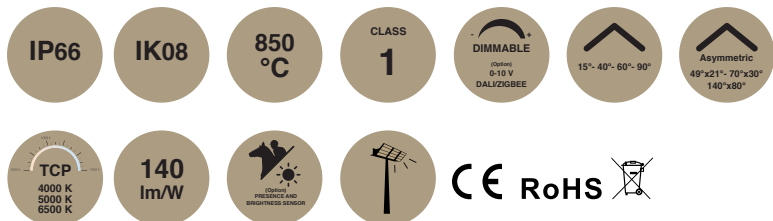

PROXI-OUTDOOR-ARENA-P

EQUESTRIAN OUTDOOR ARENA LED LIGHTING

Individually orientable modules (+/- 25°)
Eases the adjustment of the area to be illuminated

OVERVIEW OF THE SERIES

Environment	
• Operating temperature	-20 °C to +50 °C
• Relative humidity	Up to 95%
Dimensions	
• PROXI-OUTDOOR-ARENA-P 360 W 50400 lm	L : 575 mm x W : 318 mm x H : 183 mm
• PROXI-OUTDOOR-ARENA-P 480 W 67200 lm	L : 575 mm x W : 426 mm x H : 183 mm
• PROXI-OUTDOOR-ARENA-P 600 W 84000 lm	L : 575 mm x W : 534 mm x H : 183 mm
• PROXI-OUTDOOR-ARENA-P 720 W 100800 lm	L : 575 mm x W : 642 mm x H : 183 mm
• PROXI-OUTDOOR-ARENA-P 840 W 117600 lm	L : 575 mm x W : 750 mm x H : 183 mm
• PROXI-OUTDOOR-ARENA-P 960 W 134400 lm	L : 575 mm x W : 858 mm x H : 183 mm
Weight	
• Models: 360 W (9 kg) - 480 W (12.6 kg) - 600 W (15.5 kg) - 720 W (18.3 kg) - 840 W (20.3 kg) - 960 W (22.6 kg)	
Housing/Finish	
• Luminaire body	High purity aluminum
• Light source envelope	Tempered glass
• Other parts	Stainless steel
Electrical specifications/Connection	
• Power consumption	360 W to 960 W according to the models
• Power supply	230 VAC
• Power supply device	Integrated into the luminaire
Installation	
• Fastening to the supporting structure	Suspended