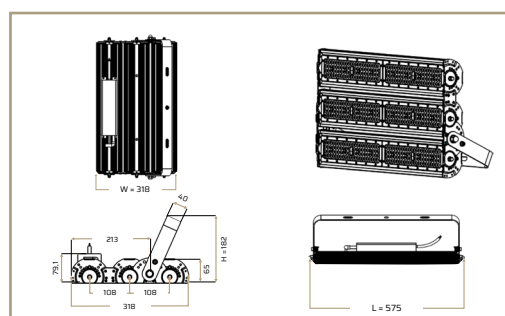

PROXI-OUTDOOR-ARENA-P

EQUESTRIAN OUTDOOR ARENA LED LIGHTING

Individually orientable modules (+/- 25°)
Eases the adjustment of the area to be illuminated

OVERVIEW OF THE SERIES

Environment	
• Operating temperature	-20 °C to +50 °C
• Relative humidity	Up to 95%
Dimensions	
• PROXI-OUTDOOR-ARENA-P 360 W 50400 lm	L : 575 mm x W : 318 mm x H : 183 mm
• PROXI-OUTDOOR-ARENA-P 480 W 67200 lm	L : 575 mm x W : 426 mm x H : 183 mm
• PROXI-OUTDOOR-ARENA-P 600 W 84000 lm	L : 575 mm x W : 534 mm x H : 183 mm
• PROXI-OUTDOOR-ARENA-P 720 W 100800 lm	L : 575 mm x W : 642 mm x H : 183 mm
• PROXI-OUTDOOR-ARENA-P 840 W 117600 lm	L : 575 mm x W : 750 mm x H : 183 mm
• PROXI-OUTDOOR-ARENA-P 960 W 134400 lm	L : 575 mm x W : 858 mm x H : 183 mm
Weight	
• Models: 360 W (9 kg) - 480 W (12.6 kg) - 600 W (15.5 kg) - 720 W (18.3 kg) - 840 W (20.3 kg) - 960 W (22.6 kg)	
Housing/Finish	
• Luminaire body	High purity aluminum
• Light source envelope	Tempered glass
• Other parts	Stainless steel
Electrical specifications/Connection	
• Power consumption	360 W to 960 W according to the models
• Power supply	230 VAC
• Power supply device	Integrated into the luminaire
Installation	
• Fastening to the supporting structure	Suspended

Dimensions: model PROXI-OUTDOOR-ARENA-P 360 W 50400 lm - Unit: mm

Graduated marking
Accurate adjustment of the rotation angle

MODEL : PROXI-OUTDOOR-ARENA-P 840 W 90°

Optical specifications				
• Correlated Colour Temperature	5000 K (others upon project specifications)			
• Luminous efficacy	140 lm/W			
• Luminous flux	117600 lm			
• General Colour Rendering Index (Ra)	>80			
• Expected lifetime (70% efficacy point)	50 000 hours			
• Illuminance	Distance	6 m	8 m	10 m
	Measured value	806 lx	453 lx	290 lx
Product warranty				
• Warranty	5 years			